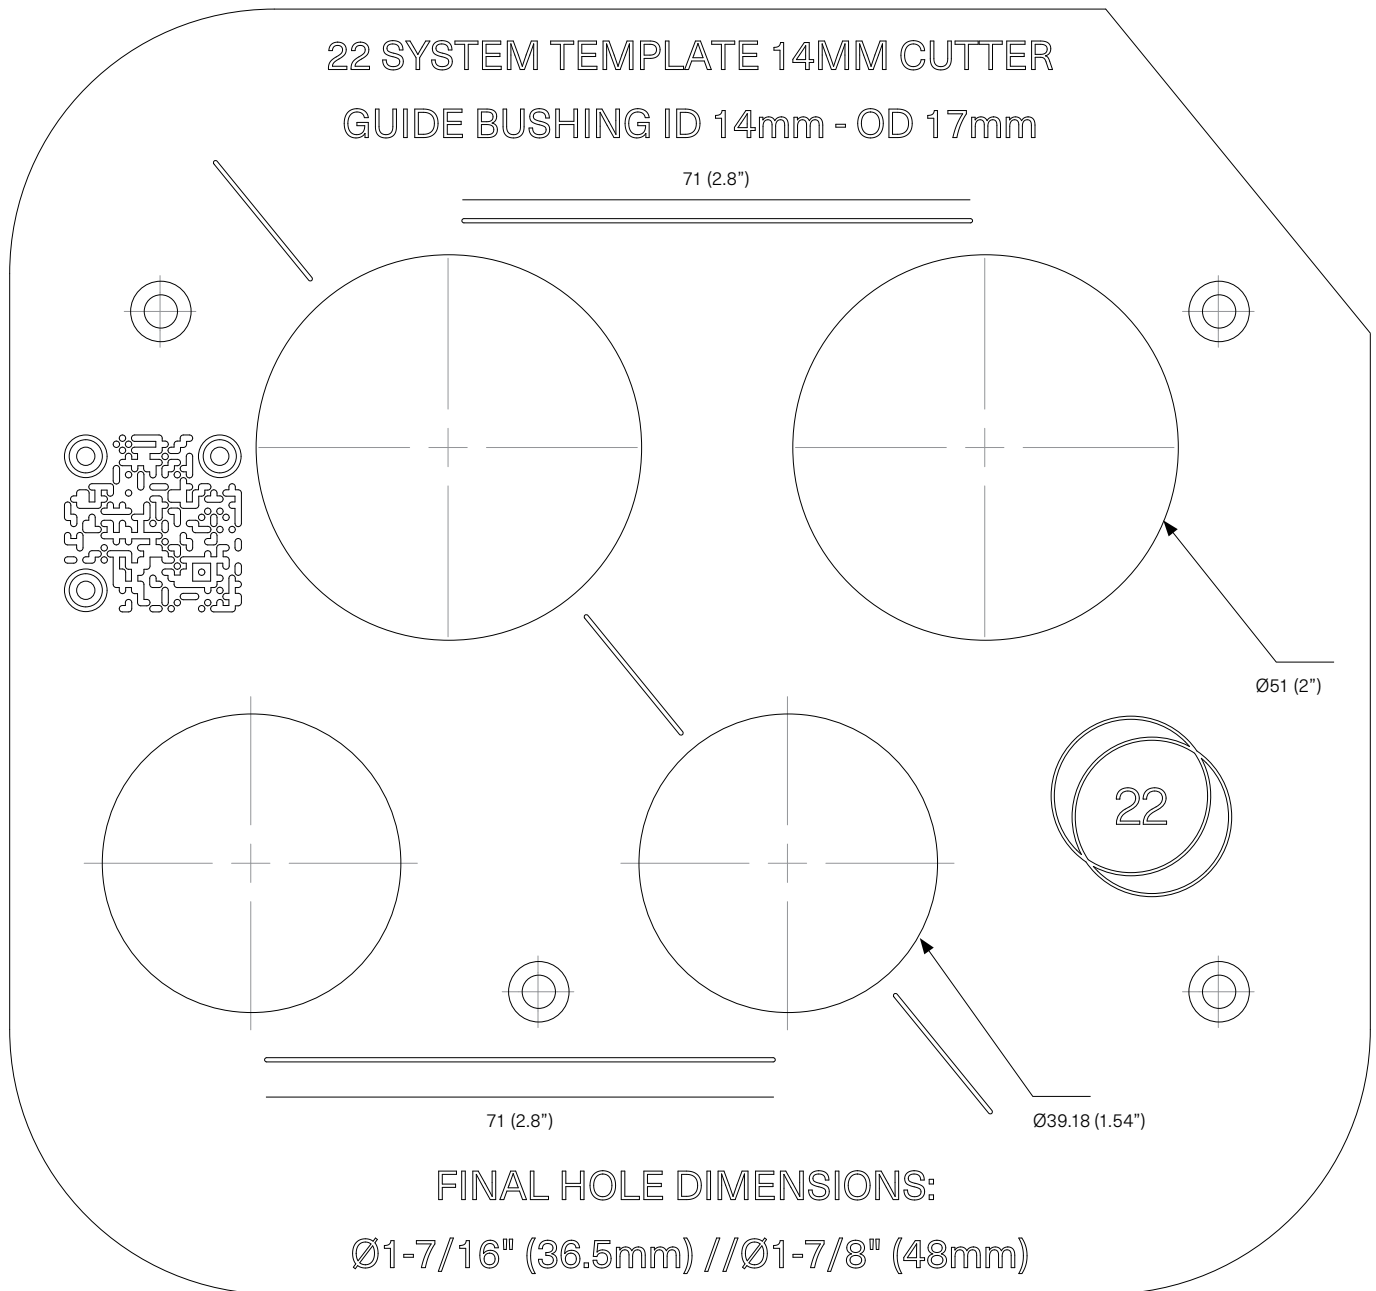

Template — Ø35 + Ø46 Linear/Diagonal

22.1.8

Description

Double linear and diagonal alternate router template.

Materials

Clear acrylic.

Scale 1:1

DO NOT SCALE DRAWING