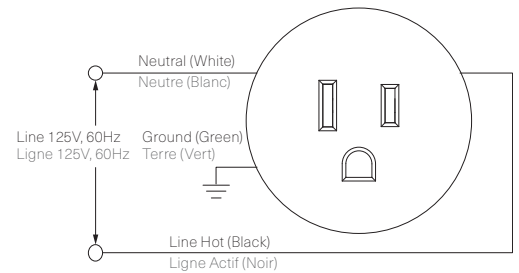

Materials

Polycarbonate casing, electrical components.

Finishes

White, Almond, Black, Grey, Forest, Khaki, Ice, Carob, Oxblood, Dove.

Patents

US No. 7,956,295, No. 8,912,439,
No. 8,232,482, No. 12,451,675
Worldwide utility patents pending.

Certifications

Diagram

22 System tamper-resistant receptacles use 14 AWG (2.08mm) wire for 15A output.

Dimensions