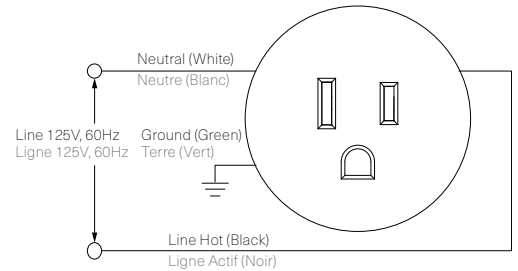

Polycarbonate casing, electrical components.

Finishes

White, Almond, Black, Grey, Forest, Khaki, Ice, Carob, Oxblood, Dove.

Patents

US # 7,956,295 B2 & 8,912,439 B2
Worldwide utility patents pending.

Certifications

Diagram

22 System tamper-resistant receptacles use 14 AWG (2.08mm) wire for 15A output.

Dimensions