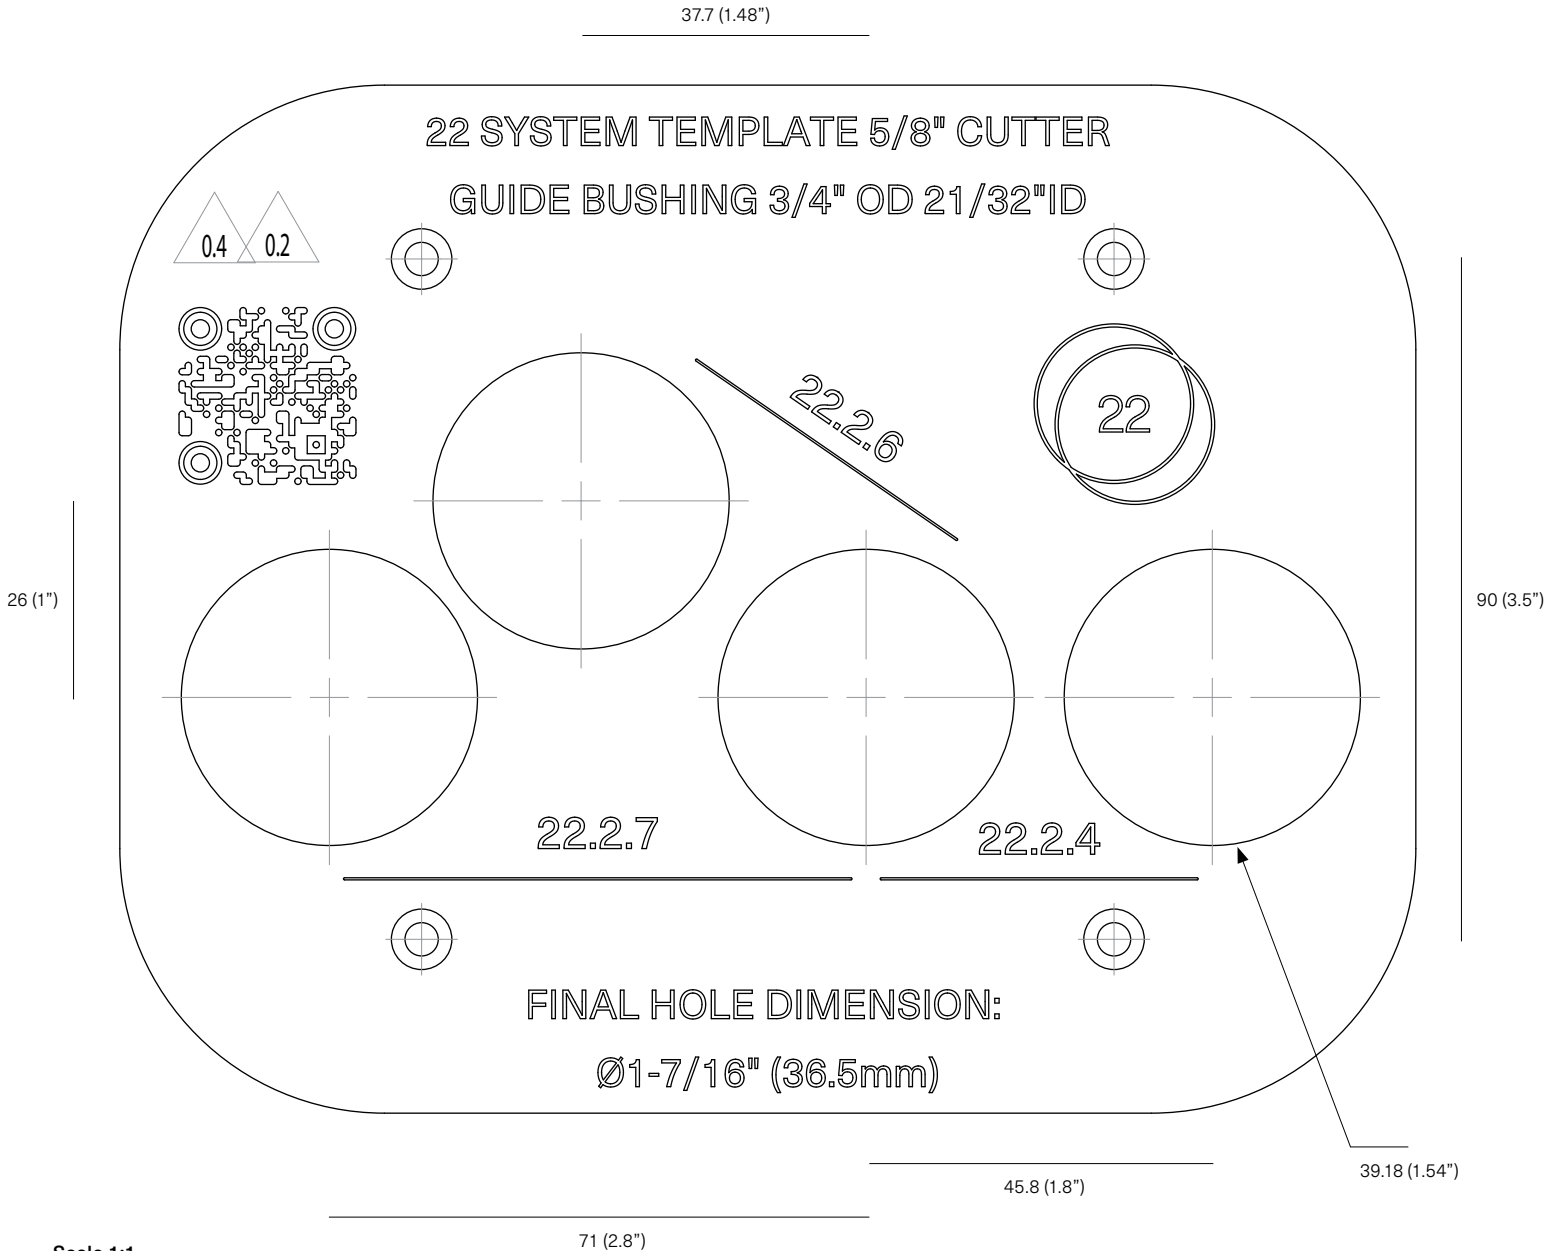

Template — Ø35 Linear/Diagonal/Wide

22.1.7

Description

Linear, diagonal, and wide double alternate router template.

Materials

Clear acrylic.

Scale 1:1

DO NOT SCALE DRAWING