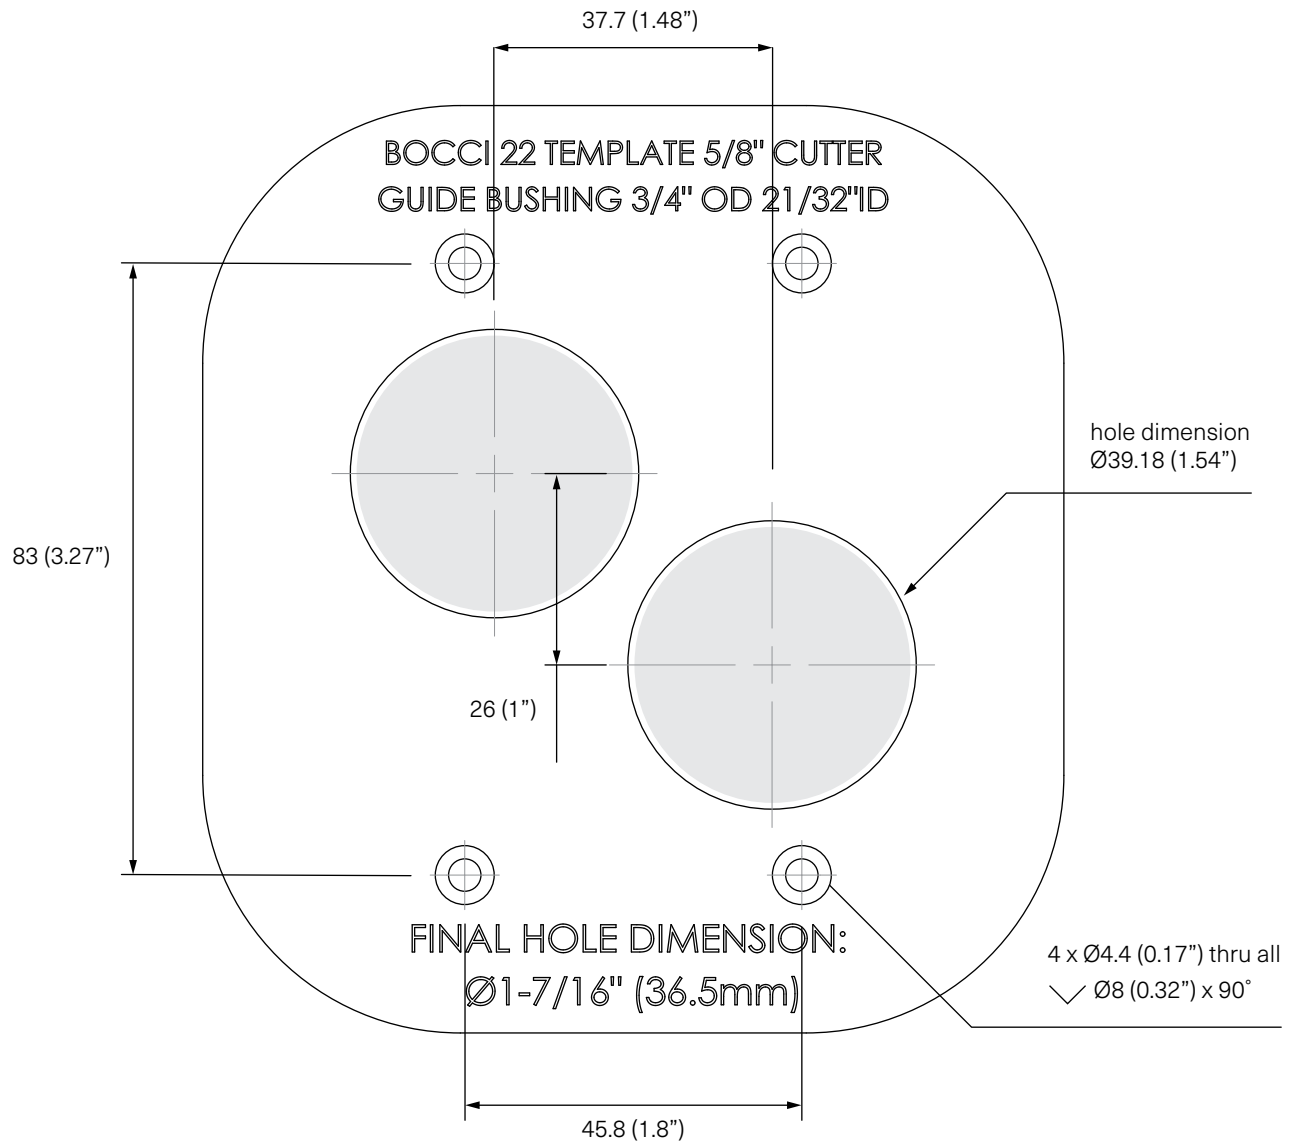

Template Diagonal

22.1.6

Description

Double diagonal alternate template.

Materials

Clear acrylic.

Scale 1:1

DO NOT SCALE DRAWING